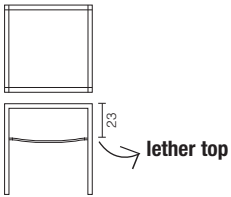

T28.ADMIRAL

SQUARE VERSION

58x58xh60

RECTANGULAR VERSION

110x58xh33

Coffee table with structure: _ metal enamelled
 _ chromium
Upper transparent cat.A 8mm thick glass plane
Lower leather top

SQUARE VERSION

RECTANGULAR VERSION

STRUCTUR - METAL

UPPER TOP - GLASS CAT.A - 8mm

LOWER TOP - LETHER

OPTIONALS