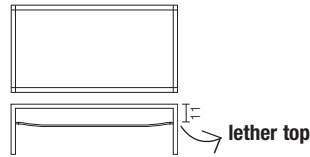

T28.ADMIRAL

SQUARE VERSION

58x58xh60

RECTANGULAR VERSION

110x58xh33

Coffee table with structure: _ metal enamelled
 _ chromium
Upper transparent cat.A 8mm thick glass plane
Lower leather top

SQUARE VERSION

RECTANGULAR VERSION

STRUCTUR - METAL

UPPER TOP - GLASS CAT.A - 8mm

LOWER TOP - LETHER

OPTIONALS