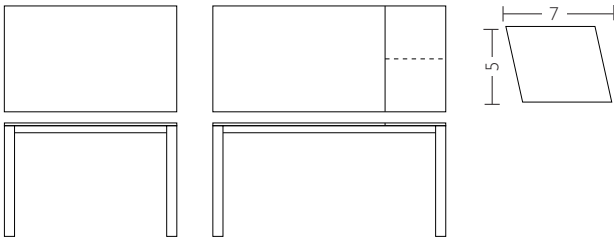

## 1 EXTENSION VERSION

- 114/154x70xh75
- 124/184x80xh75
- 144/204x80xh75
- 164/244x90xh75

Extendible dining table with aluminium brill structure or enamelled Wengè, canaletto or lacquered wood shaped legs  
 Top, sp.10mm, glass: \_cat.D/E available shiny or in glazed antiprint version  
 \_CERAMICATO  
 Laminate grey extension