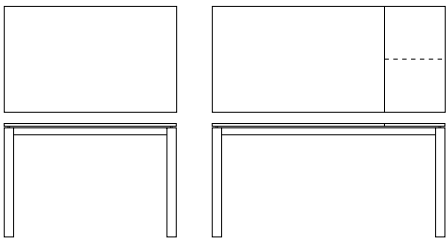

S71.GERVASO

1 EXTENSION VERSION

114/154x70xh75
124/184x80xh75
144/204x80xh75
164/244x90xh75

Extendible dining table
Aluminium brill structure or enamelled
Shaped legs
Top:
_laminated
_cat.D/E glass available shiny or in glazed antiprint version
_CERAMICATO glass
Extensions aluminium grey laminated
Optionals: _fiore or carrè serigraphy
_lacquered extension
_wood/glass/metal RAL colour

1 EXTENSION VERSION

STRUCTURE & LEGS - METAL ENAMELLED

TOP MELAMINE

GLASS CAT.D covering shiny version or glazed antiprint version

GLASS CAT.E extraight covering shiny version or glazed antiprint version

GLASS CERAMICATO