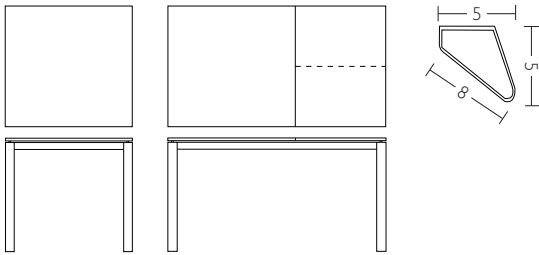

## 1 EXTENSION VERSION

84/144x80xh75

94/164x90xh75

Extendible dining table  
 Aluminium brill structure or enamelled  
 Shaped legs  
 Top:  
 \_laminated  
 \_cat.D/E" glass available shiny or in glazed antiprint version  
 \_CERAMICATO glass  
 Extensions aluminium grey laminated  
 Optionals: \_fiore or carrè serigraphy  
 \_lacquered extension  
 \_wood/glass/metal RAL colour