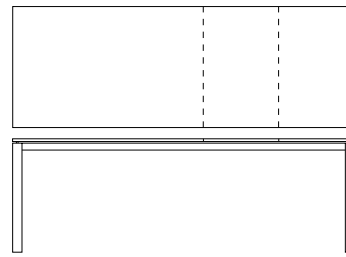

1 EXTENSION VERSION

126/186x80xh75
 146/206x80xh75
 166/246x90xh75

2 EXTENSIONS VERSION

126/176/226x80xh75
 146/206/246x80xh75
 166/216/266x90xh75

1 EXTENSION VERSION

2 EXTENSIONS VERSION

STRUCTURE & LEGS - METAL ENAMELLED

TOP MELAMINE

GLASS CAT.D covering shiny version or glazed antiprint version

GLASS CAT.E extraight covering shiny version or glazed antiprint version

GLASS CERAMICATO

EXTENSIONS - MELAMINE

OPTIONALS