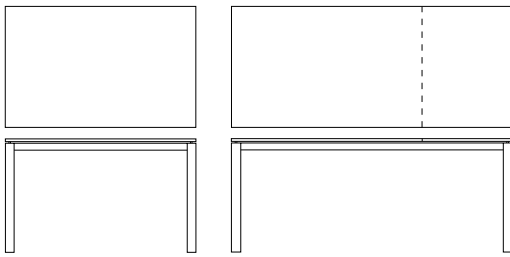

S69.RICCARDO

Extendible dining table
 Aluminium brill structure or enamelled
 Top: _laminated
 _cat.D/E glass available shiny or in glazed antiprint version
 _CERAMICATO glass
 Extensions aluminium grey laminated
 Optionals: _fiore or carrè serigraphy
 _lacquered extension
 _wood/glass/metal RAL colour

1 EXTENSION VERSION

126/186x80xh75
 146/206x80xh75
 166/246x90xh75

2 EXTENSIONS VERSION

126/176/226x80xh75
 146/206/246x80xh75
 166/216/266x90xh75

1 EXTENSION VERSION

2 EXTENSIONS VERSION

STRUCTURE & LEGS - METAL ENAMELLED