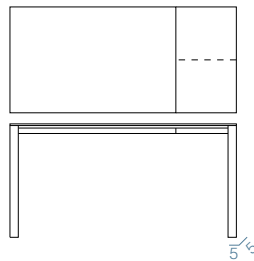

1 EXTENSION SQUARE VERSION

80/140x80xh75
 90/160x90xh75

1 EXTENSION VERSION

110/150x70xh75
 120/180x80xh75
 140/200x80xh75
 160/240x90xh75
 80/140x140xh75

2 EXTENSIONS VERSION

110/150/190x70xh75
 120/170/220x80xh75
 140/200/260x80xh75
 160/210/260x90xh75

1 EXTENSION SQUARE VERSION

1 EXTENSION VERSION

2 EXTENSIONS VERSION

STRUCTURE & LEGS - METAL ENAMELLED

TOP MELAMINE

GLASS CAT.D covering shiny version or glazed antiprint version

GLASS CAT.E extraight covering shiny version or glazed antiprint version