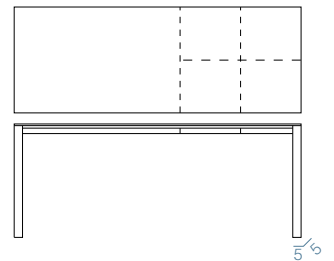

1 EXTENSION SQUARE VERSION

80/140x80xh75
 90/160x90xh75

1 EXTENSION VERSION

110/150x70xh75
 120/180x80xh75
 140/200x80xh75
 160/240x90xh75
 80/140x140xh75

2 EXTENSIONS VERSION

110/150/190x70xh75
 120/170/220x80xh75
 140/200/260x80xh75
 160/210/260x90xh75

1 EXTENSION SQUARE VERSION

1 EXTENSION VERSION

2 EXTENSIONS VERSION

STRUCTURE & LEGS - METAL ENAMELLED

TOP MELAMINE

GLASS CAT.D covering shiny version or glazed antiprint version

GLASS CAT.E extraight covering shiny version or glazed antiprint version