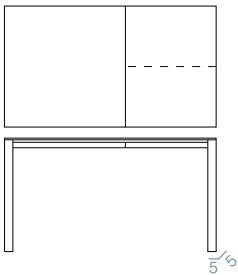

1 EXTENSION SQUARE VERSION

80/140x80xh75
 90/160x90xh75

1 EXTENSION VERSION

110/150x70xh75
 120/180x80xh75
 140/200x80xh75
 160/240x90xh75
 80/140x140xh75

2 EXTENSIONS VERSION

110/150/190x70xh75
 120/170/220x80xh75
 140/200/260x80xh75
 160/210/260x90xh75

1 EXTENSION SQUARE VERSION

1 EXTENSION VERSION

2 EXTENSIONS VERSION

STRUCTURE & LEGS - METAL ENAMELLED

TOP MELAMINE

GLASS CAT.D covering shiny version or glazed antiprint version

GLASS CAT.E extraight covering shiny version or glazed antiprint version