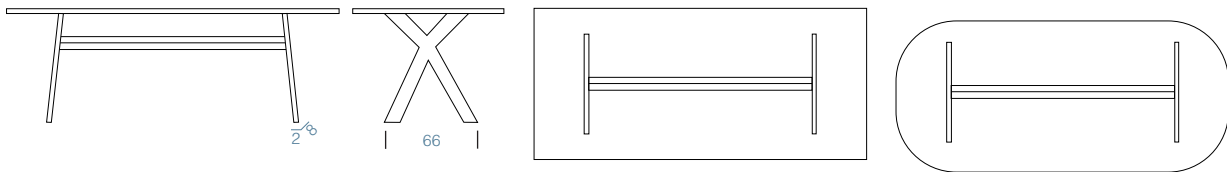

S08.ACHILLE

For custom-made top glass dimensions see design.Lab program

Also available custom-made after estimation

Fixed dining table

Metal enamelled structure

Top: _melamine

_12mm tempered glass cat.A/B/P/Q

160x90xh75

170x90xh75

180x90xh75

190x90xh75

200x100xh75

220x100xh75

OVAL

200x100xh75

220x110xh75

STRUCTURE & LEGS - METAL ENAMELLED

TOP MELAMINE

GLASS CAT.A

GLASS CAT.B

GLASS CAT.P

GLASS CAT.Q

GLASS CAT.D covering shiny version or glazed antiprint version