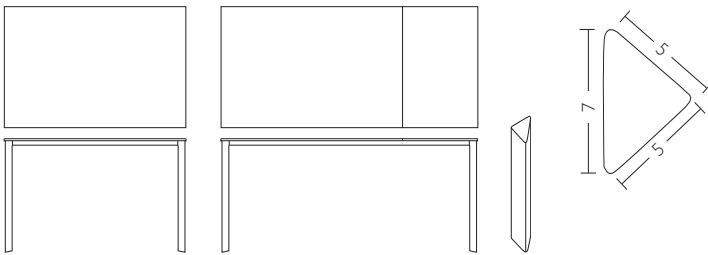

## 1 EXTENSION VERSION

120/170x80xh75  
140/200x80xh75  
140/200x90xh75

## 2 EXTENSIONS VERSION

140/185/230x80xh75  
140/185/230x90xh75

Extendible dining table  
Metal enamelled structure  
Top:  
\_melamine  
\_cat.D/E glass available shiny or in glazed antiprint version  
\_HPL  
\_glass ceramica  
Extension white/charcoal grey/canapa laminated  
Optionals: \_fiore or carrè serigraphy  
\_lacquered extension  
\_wood/glass/metal RAL colour