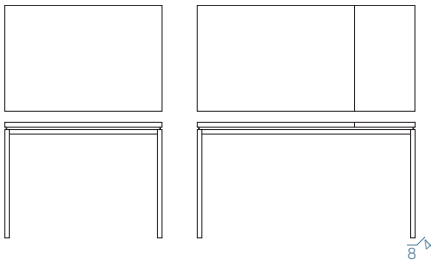

1 EXTENSIONS VERSION

104/144x70xh75
 124/174x80xh75
 144/204x80xh75
 144/204x90xh75

2 EXTENSIONS VERSION

140/185/230x80xh75
 140/185/230x90xh75

3 EXTENSIONS VERSION

110/155/200/245x80xh75
 140/190/240/290x90xh75
 140/185/230x80xh75

1 EXTENSIONS VERSION

2/3 EXTENSIONS VERSION

STRUCTURE & LEGS - METAL ENAMELLED

TOP MELAMINE

GLASS CAT.D covering shiny version or glazed antiprint version

GLASS CAT.E extralight covering shiny version or glazed antiprint version