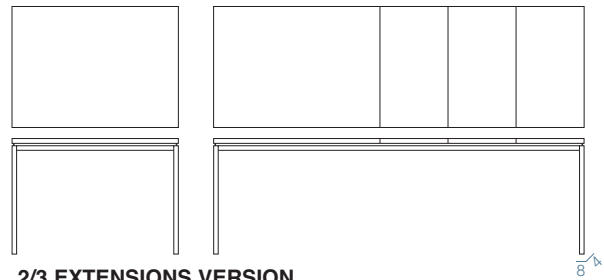

1 EXTENSIONS VERSION

104/144x70xh75
 124/174x80xh75
 144/204x80xh75
 144/204x90xh75

2 EXTENSIONS VERSION

140/185/230x80xh75
 140/185/230x90xh75

3 EXTENSIONS VERSION

110/155/200/245x80xh75
 140/190/240/290x90xh75
 140/185/230x80xh75

1 EXTENSIONS VERSION

2/3 EXTENSIONS VERSION

STRUCTURE & LEGS - METAL ENAMELLED

TOP MELAMINE

GLASS CAT.D covering shiny version or glazed antiprint version

GLASS CAT.E extralight covering shiny version or glazed antiprint version