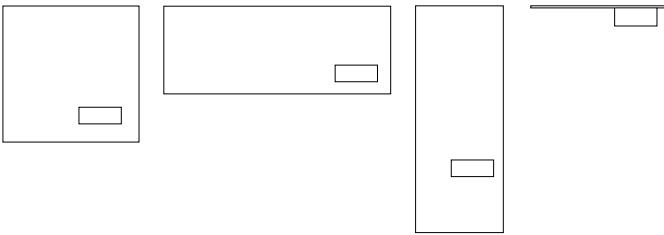

K207.MITOS

Also available custom-made after estimation

MIRROR
 102x15xh102
 142x15xh102
 142x15xh142
ACCESORY BOX
 28x12x11

Natural mirror
 Melamine back panel with adjustabel brackets for wall fixing
 Covered glass cat.D/E shiny or matt antiprint version revolving accessories box 28x12x11 cm

MIRROR

ACCESORY BOX

GLASS CAT.D covering shiny version or glazed antiprint version

PLEX CAT.E extralight covering shiny version or glazed antiprint version

OPTIONALS

LED lighting

beveled edge