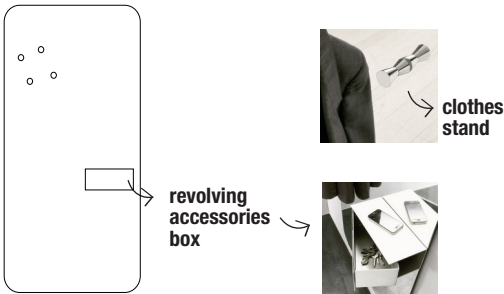

K195.HALLY

90x6xh190

Natural shaped mirror with 4 chromium-plated clothes stand
 Optional revolving accessories box with top and front coloured cat.D/E glass
 Melamine mirror back panel with adjustable for wall fixing

MIRROR

natural

OPTIONALS

accessories box

TOP AND FRONTAL

GLASS CAT.D covering shiny version or glazed antiprint version

PLEX CAT.E extralight covering shiny version or glazed antiprint version