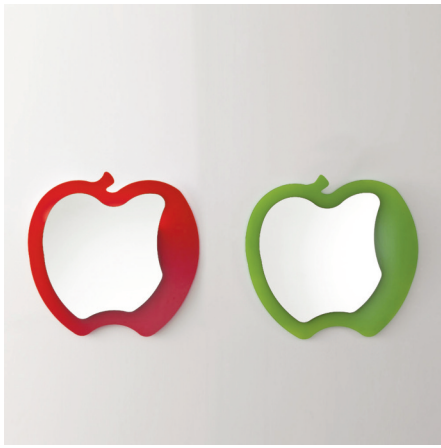

K193.FRUIT

ø80x3

Natural shaped mirror with coloured serigraphy cat.D/E
Melamine mirror back panel with adjustable for wall fixing

shaped and coloured serigraphy

MIRROR

natural

SHAPED PANEL

PLEX CAT.D covering shiny version or glazed antiprint version

PLEX CAT.E extralight covering shiny version or glazed antiprint version

OPTIONALS

LED lighting