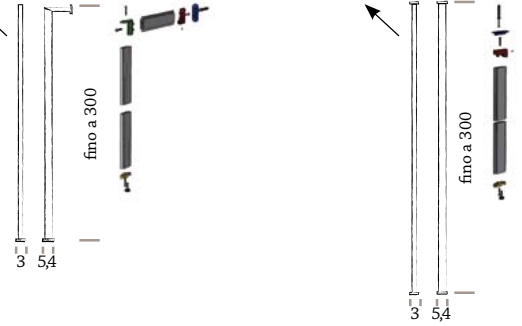

DL300

Alluminium uprights with wall or ceiling fixing
 Lacquered or melamine wood ora glass planes
 Melamine or lacquered container with drawers or pull out opening

DL301
 aluminium upright with
 wall fixing
 3xh until 300cm

DL302
 aluminium upright with
 ceiling fixing
 3xh until 300cm

SUPPORT UPRIGHTS - METAL

silver	steel grey	charcoal grey	black	champagne
white matt	brown	red	glossy white	crema

TOPS

MELAMINE - 20mm - DL340 | DL341 | DL342 | DL343

white	crema	black	charcoal grey	canaletto	wengè
rovere tabacco	olmo anversa	bianco poro aperto	castano	corteccia	abete cemento

WOOD LINEAR TOP
 DL340 until 0,3m²
 DL341 until 0,5m²

WOOD CORNER TOP
 DL342 until 0,8m²
 DL343 until 1,4m²

GLASS - 10mm - DL320 | DL321

CAT.A

transparent

CAT.P

extralight

GLASS TOP
 DL320 fino a 0,3m²
 DL321 fino a 0,5m²

CAT.Q

transparent grey	transparent bronze
------------------	--------------------