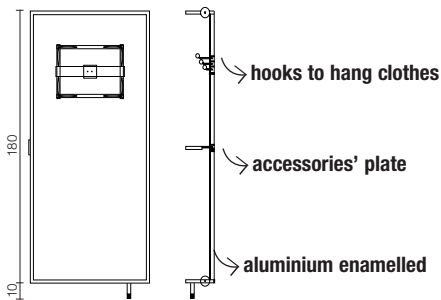

TV dresshanger and objectbox system, arranged for any corner of the house, right or left opening system door
 Enamelled aluminium structure
 Frontal glass in coloured crystal cat.D/E
 Unmovable e reclinabile TV support with cable cover. Placed on the side of the wall. Available for television with a maximum, width of 37" (86cm)
 Optional fiore/carrè serigraphy

TV HOLDER WITH OPENING SYSTEM

FRAME - ALLUMINIUM ENAMELLED

HOOKS E ACCESSORIES' PLATE - METAL

FRONTAL PANEL

GLASS CAT.D covering shiny version or glazed antiprint version

GLASS CAT.E extralight covering shiny version or glazed antiprint version