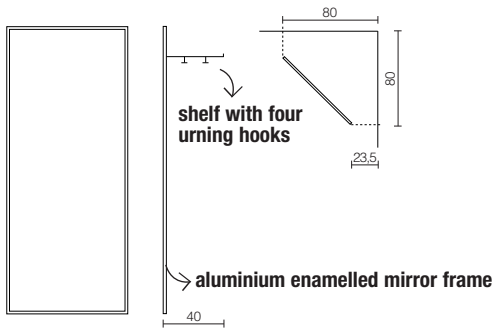

K100.NASCONDINO

FRONTAL VERSION
80x40xh190

CORNER VERSION
80x80xh190

Fixed mirror with back clothes' stand, available in frontal or corner version
Aluminium enamelled mirror frame
Metal enamelled wall shelf with 4 turning hooks, with 3 supports each
Natural mirror
Optionals: _serigraphy
_coloured thick frame
_fumè-bronze mirror