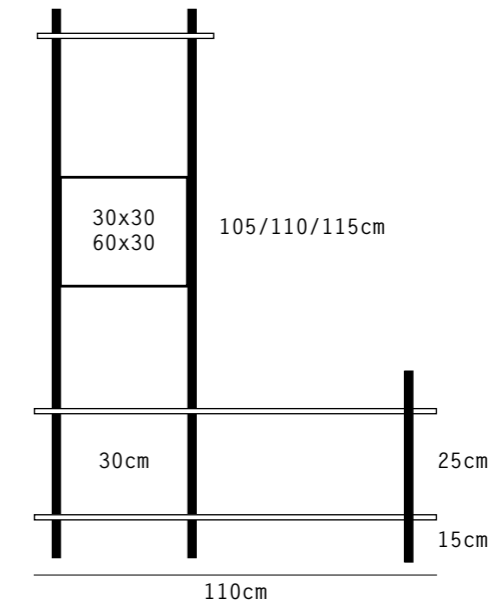

IDEA 12/ IDEA 13/ IDEA 14