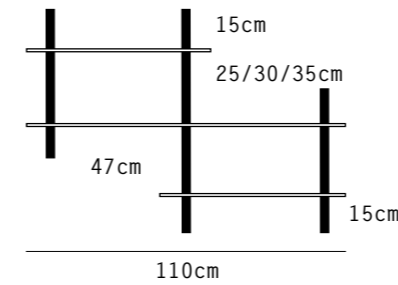

K140_DATI TECNICI/TECHNICAL DATA

Sistema componibile di montanti e mensole in metallo verniciato.
Gli elementi possono essere personalizzati in altezza e larghezza e affiancati tra loro per la creazione di soluzioni originali e complete per ogni ambiente della casa.
Modular system composed of wall uprights and metal shelves and containers.
The elements can be customized in height and width and placed side by side to create original and complete solution for every space of the house.

K140_DATI TECNICI/TECHNICAL DATA

IDEA 11

Scheda tecnica/technical sheet:

Montante alluminio verniciato diam.20mm
Aluminium enamelled pillar diam.20mm

2 punti di fissaggio/2 Wall fixing points
per h. fino a 135.

3 punti fissaggio/3 Wall fixing points
per h. fino a 180cm.

Mensole in lamiera verniciate prof.25cm
Metal enamelled shelves, depth 25cm.
cm.45x25 - cm.60x25 - cm.75x25

Portata/Weight max 10 kg. cad/each

Contenitori pensili in lamiera verniciata
K 130 cm.30x30x30h.
K 130 cm.60x30x30h.

Montaggio anche verticale.
Also vertical assembly.

ELEMENTI COMPOSIZIONE/COMPOSITION ITEMS

Gli spazi tra le mensole possono essere a scelta nelle misure 25/30/35h. oppure 105/110/115 da comunicare al momento dell'ordine.
The spaces between the shelves can be cm.25/30/35h or 105/110/115.
To be specified at the time of order.