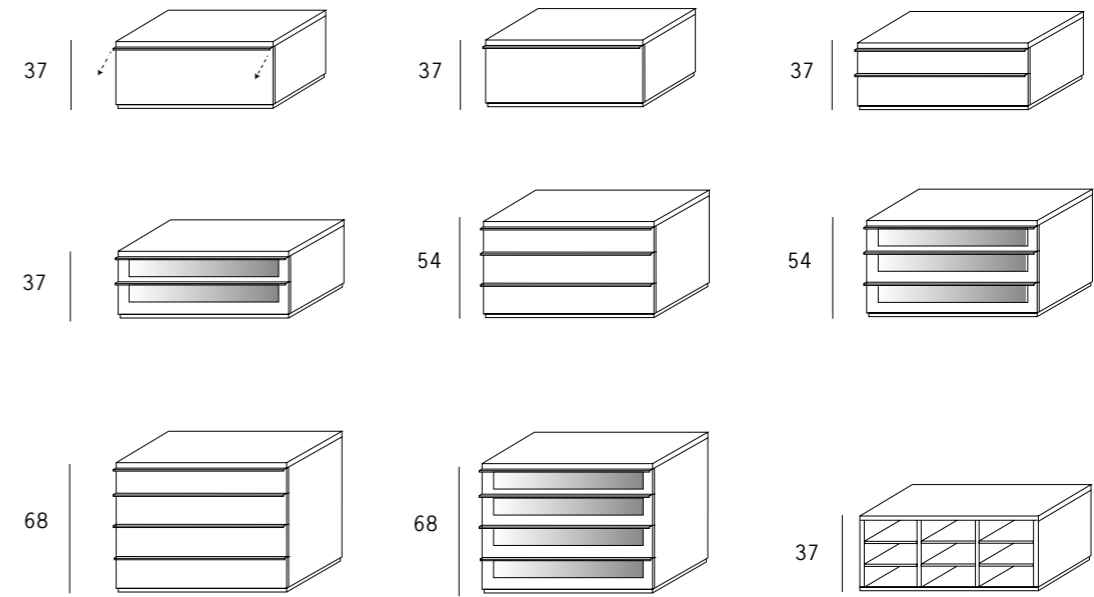

SEZIONE SPALLE
SECTION STRUCTURE

Sede per profilo LED
LED placement

Aggancio per accessori riposizionabili sulla lunghezza del profilo.
Hook for accessories repositionable on profile length.

Hook for accessories repositionable on profile length.

Piano ad angolo melaminico o legno.
Melamine or wooden corner top.

Piano in melaminico o legno laccato o cristallo.
Top in melamine or lacquered wood or glass.

Piano in lamiera.
Sheet metal top.

Piano in lamiera portabottiglie.
Sheet metal shelf for bottles.

Piano in lamiera portabicchieri.
Cup holder sheet metal top.

Reggi mensola.
Shelf holder.

Supporto mensola vetro.
Glass shelf bracket.

Contenitori in melaminico o legno laccato frontali con maniglie in alluminio brill o brunito.
Containers in melamine or lacquered wood fronts with handles in brill or burnished aluminium.

Profondità 50 Larghezza 55/82.
Depth 50 Width 55/82.