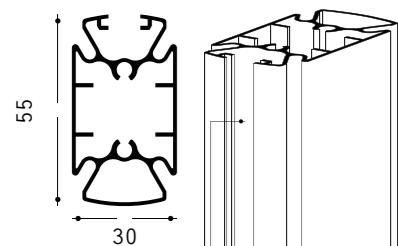

Measures:

Lenght: modules to cm. 45/60/90/120 available individually or to be placed side by side to create unique solutions.
 Depth: from cm. 21 to cm. 31
 Height: customized up to cm. 220

MODULAR_SYSTEM

BARRA PORTABITI
CLOTHES BAR

PROFILO CON LED
LED PLACEMENT

CASSETTI FRONTALI IN VETRO
GLASS FRONT DRAWERS

BARRA CON GANCI
BAR WITH HOOKS

DL300_13- 273/103x46/50xH250 CM

MODULAR_SYSTEM

Piedino regolabile.
Adjustable foot.

Giunto e staffa di fissaggio.
Corner joint and fixing bracket.

SEZIONE SPALLE
SECTION STRUCTURE

Sede per profilo LED
LED placement

Aggancio per accessori riposizionabili sulla lunghezza del profilo.
Hook for accessories repositionable on profile length.