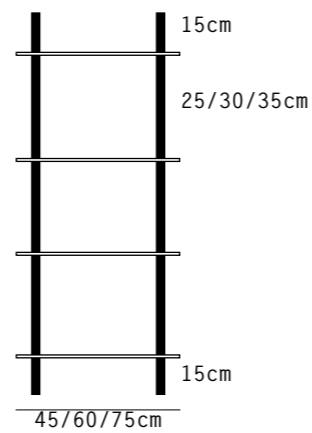

K140_DATI TECNICI/TECHNICAL DATA

Sistema componibile di montanti e mensole in metallo verniciato.
Gli elementi possono essere personalizzati in altezza e larghezza e affiancati tra loro per la creazione di soluzioni originali e complete per ogni ambiente della casa.
Modular system composed of wall uprights and metal shelves and containers.
The elements can be customized in height and width and placed side by side to create original and complete solution for every space of the house.

K140_DATI TECNICI/TECHNICAL DATA

IDEA 3

Scheda tecnica/technical sheet:

Montante alluminio verniciato diam.20mm
Aluminium enamelled pillar diam.20mm

2 punti di fissaggio/2 Wall fixing points
per h. fino a 135.

3 punti fissaggio/3 Wall fixing points
per h. fino a 180cm.

Mensole in lamiera verniciate prof.25cm
Metal enamelled shelves, depth 25cm.
cm.45x25 - cm.60x25 - cm.75x25

Portata/Weight max 10 kg. cad/each

Contenitori pensili in lamiera verniciata
K 130 cm.30x30x30h.
K 130 cm.60x30x30h.

Montaggio anche verticale.
Also vertical assembly.

ELEMENTI COMPOSIZIONE/COMPOSITION ITEMS

Gli spazi tra le mensole possono essere a scelta nelle misure 25/30/35h. oppure 105/110/115 da comunicare al momento dell'ordine.
The spaces between the shelves can be cm.25/30/35h or 105/110/115.
To be specified at the time of order.