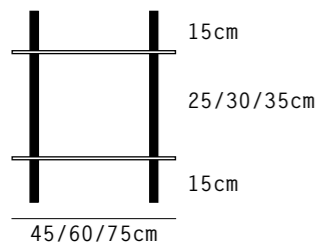

K140_DATI TECNICI/TECHNICAL DATA

Sistema componibile di montanti e mensole in metallo verniciato.
Gli elementi possono essere personalizzati in altezza e larghezza e affiancati tra loro per la creazione di soluzioni originali e complete per ogni ambiente della casa.
Modular system composed of wall uprights and metal shelves and containers.
The elements can be customized in height and width and placed side by side to create original and complete solution for every space of the house.

K140_DATI TECNICI/TECHNICAL DATA

IDEA 1