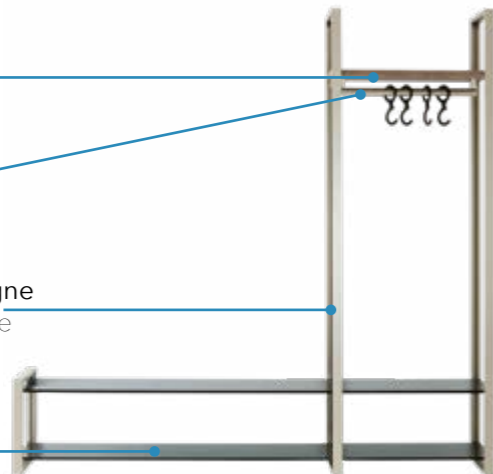

Ripiano melaminico corteccia
Bark melamine shelf shelves

Spalle metallo verniciato champagne
Champagne painted metal structure