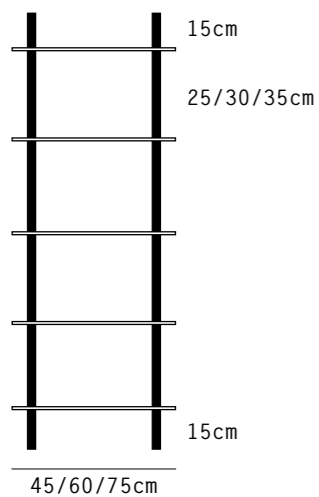

K140_DATI TECNICI/TECHNICAL DATA

Sistema componibile di montanti e mensole in metallo verniciato.
Gli elementi possono essere personalizzati in altezza e larghezza e affiancati tra loro per la creazione di soluzioni originali e complete per ogni ambiente della casa.
Modular system composed of wall uprights and metal shelves and containers.
The elements can be customized in height and width and placed side by side to create original and complete solution for every space of the house.

K140_DATI TECNICI/TECHNICAL DATA

IDEA 5

Scheda tecnica/technical sheet:

Montante alluminio verniciato diam.20mm
Aluminium enamelled pillar diam.20mm

2 punti di fissaggio/2 Wall fixing points
per h. fino a 135.

3 punti fissaggio/3 Wall fixing points
per h. fino a 180cm.

Mensole in lamiera verniciate prof.25cm
Metal enamelled shelves, depth 25cm.
cm.45x25 - cm.60x25 - cm.75x25

Portata/Weight max 10 kg. cad/each

Contenitori pensili in lamiera verniciata
K 130 cm.30x30x30h.
K 130 cm.60x30x30h.

Montaggio anche verticale.
Also vertical assembly.

ELEMENTI COMPOSIZIONE/COMPOSITION ITEMS

Gli spazi tra le mensole possono essere a scelta nelle misure 25/30/35h. oppure 105/110/115 da comunicare al momento dell'ordine.
The spaces between the shelves can be cm.25/30/35h or 105/110/115.
To be specified at the time of order.