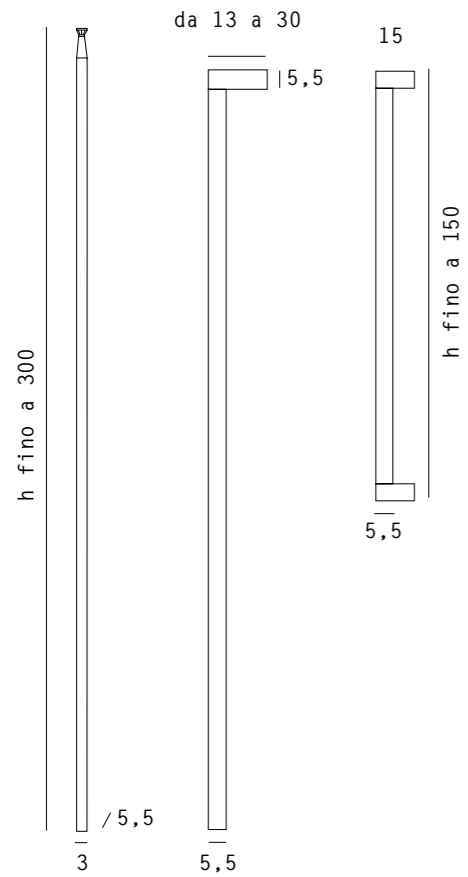

BARRA PORTABITI
CLOTHES BAR

PROFILO CON LED
LED PLACEMENT

CASSETTI FRONTALI IN VETRO
GLASS FRONT DRAWERS

BARRA CON GANCI
BAR WITH HOOKS

DL300_13- 273/103x46/50xH250 CM

MODULAR_SYSTEM

Piedino regolabile.
Adjustable foot.