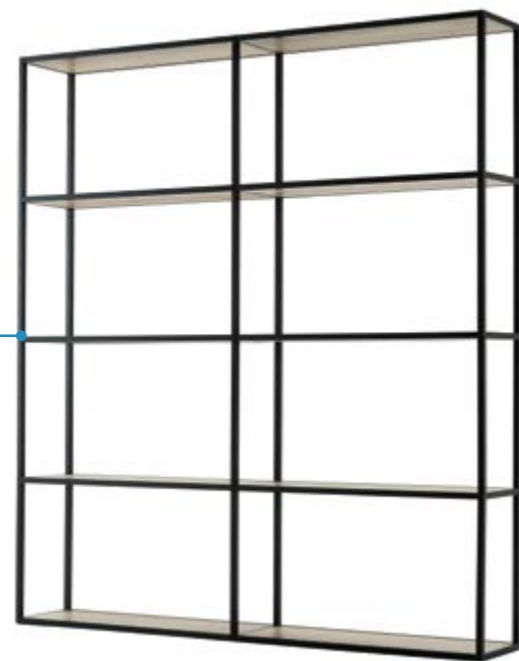

DL327 portabicchieri
DL327 metal shelf for glasses

DL400_02 - 180x30xH100 CM

DL400_02 - 180x30xH100 CM

DL417 + DL437 alluminio brown
5 piani melaminico corteccia
DL417 + DL437 aluminium structure
with 5 bark melamine shelves