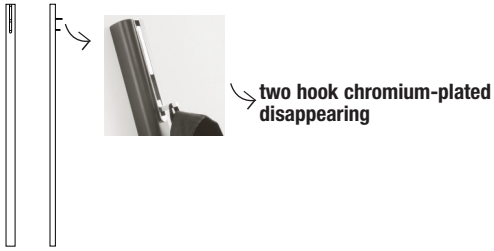

# K120.PINOCCHIO

6x4xh160

Mdf clothes stand:                    \_lacquered as samples' colours  
  \_patinated silver or gold-leaf covering  
with chromium-plated disappearing double hook